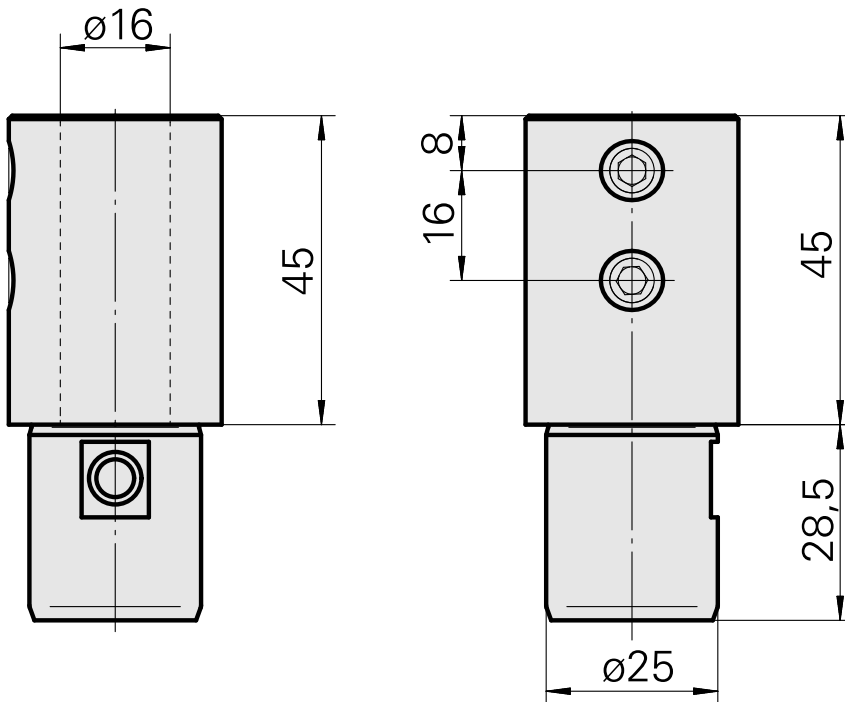

## Mount D16 (0.63 ")

### Technical data

Drive	not live
Cooling	internal
Mounting	D16
Pressure	80 bar
X [mm]	45 (1.77")
Y [mm]	-
Z [mm]	-
INDEX TRAUB products	TNL18 • TNL32 • TNL32-11