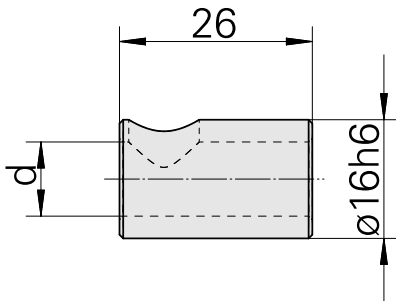

Clamping sleeve D16/ 14mm

Technical data

TH accessories category	Clamping sleeve
Mounting	D16
Tool mounting	14mm

Documents

No downloads available for this product