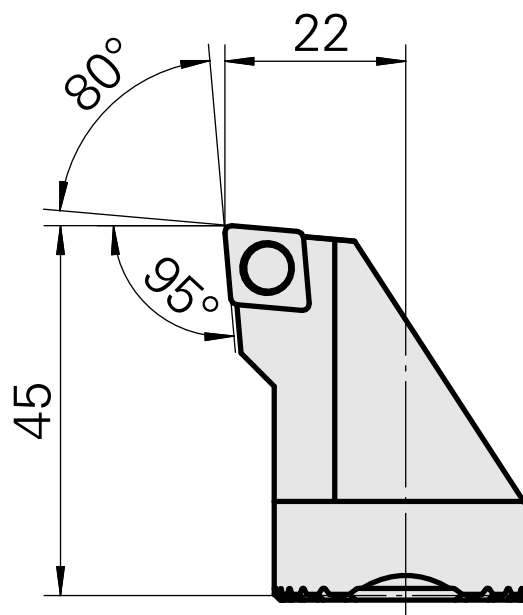

## Boring head for CC.. 09T3..

### Technical data

Mounting	for CC.. 09T3..
Cooling	internal
Pressure	50 bar
X [mm]	45 (1.77")
Z [mm]	22 (0.87)
INDEX TRAUB products	G220.3 • R200 • TNX65/42 • TNX220.3