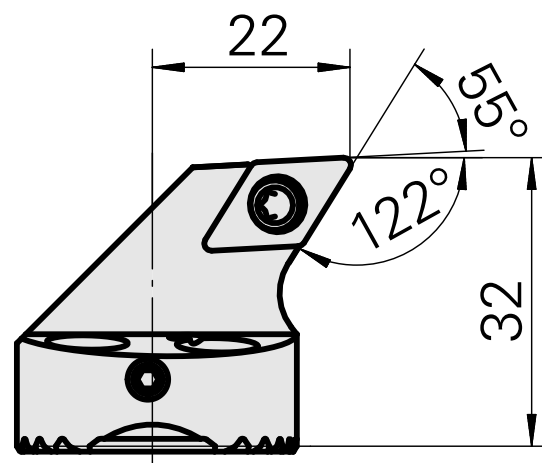

### Technical data

**Mounting**

for DC.. 11T3..

**Cooling**

internal

**Pressure**

50 bar

**X [mm]**

32 (1.26")

**Z [mm]**

22 (0.87)

**INDEX TRAUB products**

G220.3 • G220 • R200 • TNX65/42 •  
TNX220.3