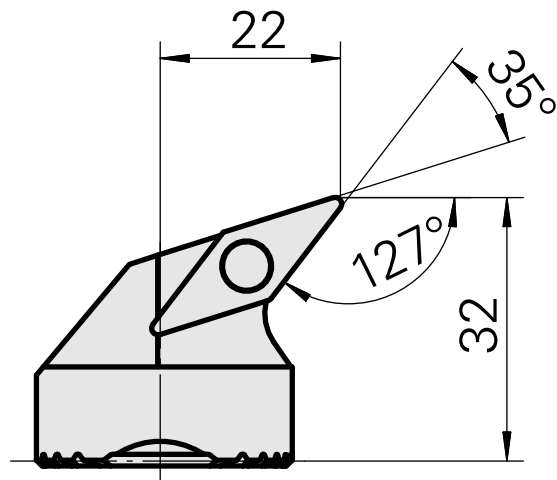

## Boring head for VC.. 1604..

### Technical data

<b>Mounting</b>	for VC.. 1604..
<b>Cooling</b>	internal
<b>Pressure</b>	50 bar
<b>X [mm]</b>	32 (1.26")
<b>Z [mm]</b>	22 (0.87)
<b>INDEX TRAUB products</b>	G220.3 • R200 • TNX65/42 • TNX220.3