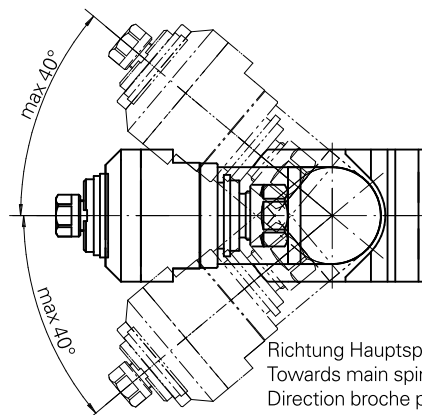

## Milling unit Circular prism 1:1 ER16/ER1, ±40°

### Technical data

<b>Shank TNL</b>	Circular prism
<b>Drive</b>	Overall drive
<b>Fixation TNL</b>	Central tensioning screw
<b>Speed ratio</b>	1:1
<b>Cooling</b>	external
<b>Pressure</b>	30 bar
<b>Mounting</b>	ER16/ER11
<b>INDEX TRAUB products</b>	TNK36 • TNL26