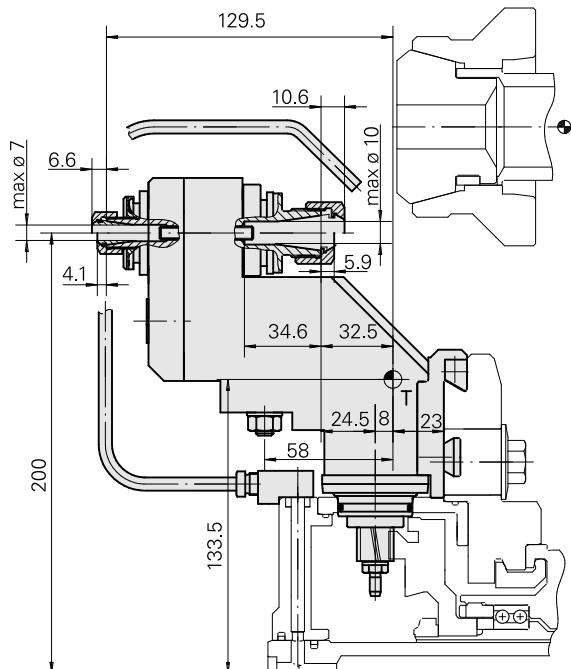

## Milling unit Circular prism 1:1 ER16/ER1, ±40°

### Technical data

<b>Shank TNL</b>	Circular prism
<b>Drive</b>	Overall drive
<b>Fixation TNL</b>	Central tensioning screw
<b>Speed ratio</b>	1:1
<b>Cooling</b>	external
<b>Pressure</b>	30 bar
<b>Mounting</b>	ER16/ER11
<b>INDEX TRAUB products</b>	TNK36 • TNL26