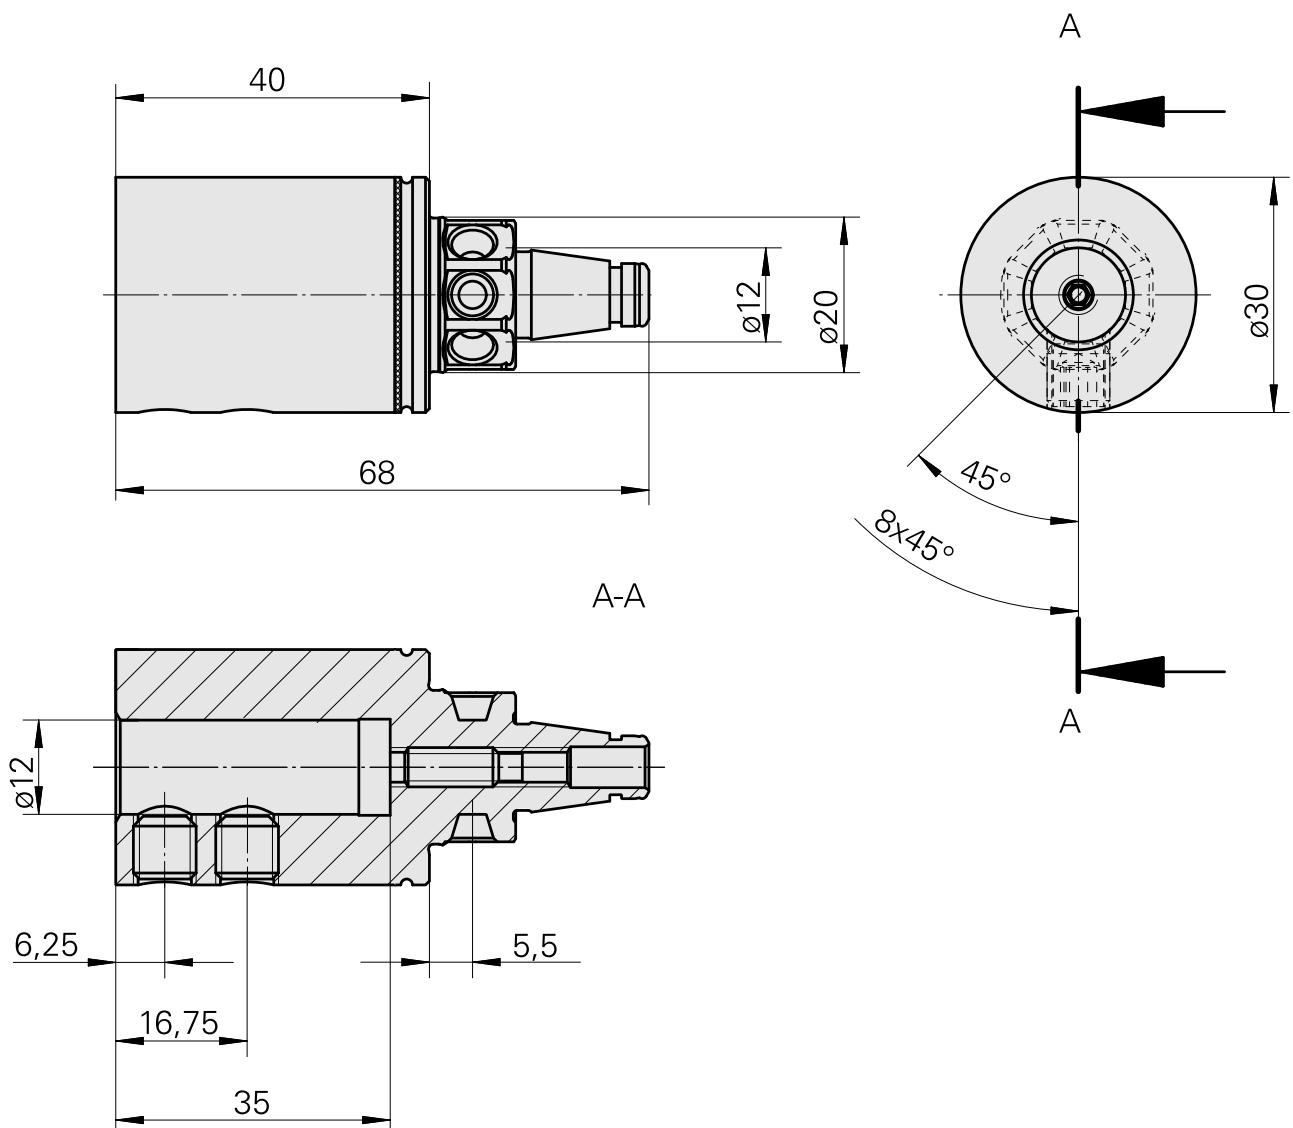

WFB 20-12 D12

Technical data

TH accessories category	WFB 20-12
Mounting	D12
Quick change inserts	Boring tool holder

Documents

No downloads available for this product

Accessories

Optional accessories

Other accessories

[Mounting sleeve with collar D12](#)

Product ID : 11060576

Previous product ID : W94280.21--

[Adjusting screw M 5x15](#)

Product ID : 10491071

Previous product ID : 326794

[SET SCREW 8X8-913](#)

Product ID : 10921433

Previous product ID : 410156.0808
