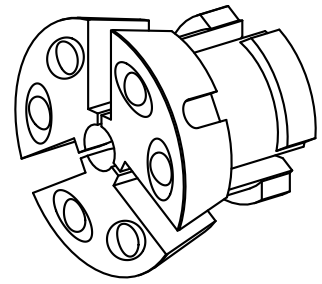

## Clamping head SK9022 D=8,00mm

### Technical data

<b>Clamping device size</b>	SK9022
<b>manufacturer product line</b>	SPANNTOP nova chuck
<b>Clamping type</b>	smooth
<b>Nominal diameter (mm)</b>	8 Millimeter
<b>Clamping method</b>	External clamping
<b>Clamping head front nose</b>	without
<b>manufacturer product line</b>	Hainbuch

No 3-side view is currently available for this product