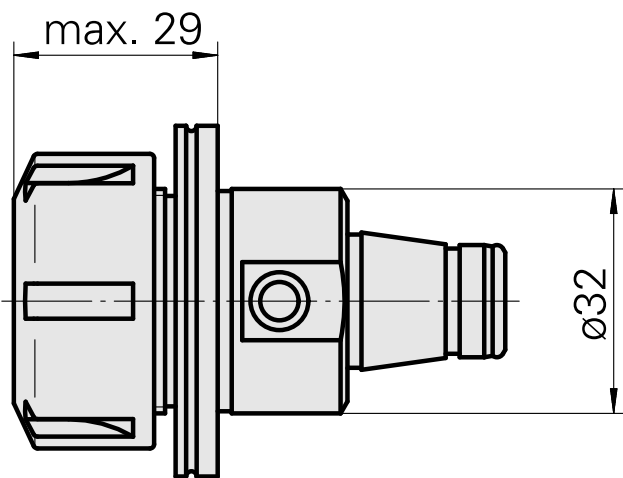

WFB 32-20 ER25

Technical data

TH accessories category

WFB 32-20

Mounting

ER25

Quick change inserts

collet mounting

Documents

No downloads available for this product

Accessories

Required for operation

[Spanner](#)

Product ID : 10802433

Previous product ID : 490219.0251

TH accessories category Tool	Mounting ER25	Collet type ER 25	Clamping nut type Female thread
Tools for Collet chucks Clamping nut wrench			

Optional accessories

Tool holder accessories

[Clamping nut](#)

Product ID : 10193990

Previous product ID : 901939.0251

TH accessories category Clamping nut	Mounting ER25	Collet type ER 25	Clamping nut type Female thread
-----------------------------------------	------------------	----------------------	------------------------------------