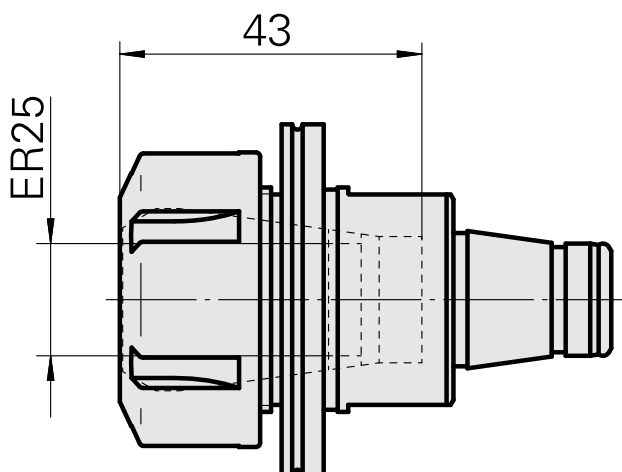

WFB 32-20 ER25

Technical data

TH accessories category

WFB 32-20

Mounting

ER25

Quick change inserts

collet mounting

Documents

No downloads available for this product

Accessories

Required for operation

[Spanner](#)

Product ID : 10802433

Previous product ID : 490219.0251

TH accessories category Tool	Mounting ER25	Collet type ER 25	Clamping nut type Female thread
Tools for Collet chucks Clamping nut wrench			

Optional accessories

Tool holder accessories

[Clamping nut](#)

Product ID : 10193990

Previous product ID : 901939.0251

TH accessories category Clamping nut	Mounting ER25	Collet type ER 25	Clamping nut type Female thread
-----------------------------------------	------------------	----------------------	------------------------------------