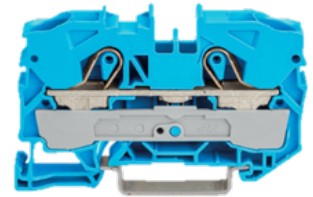

Clip

Technical data

Ext. manufacturer product line	Wago
Electrical assemblies	Terminal
Ext. manufacturer product line	Wago Serie 2010
Length (mm)	68 Millimeter
Width (mm)	10 Millimeter
Height (mm)	37 Millimeter
Cross-section	10 Square millimeter
Number of wires/poles (ST)	2 Piece
	BU - blue