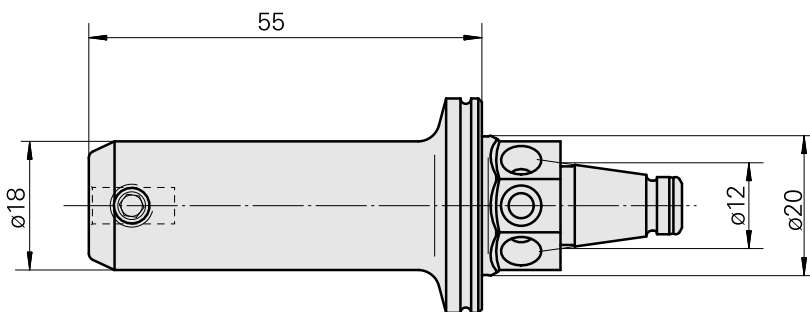

WFB 20-12 Horn Type 105

Technical data

TH accessories category

WFB 20-12

Mounting

Horn Type 105

Quick change inserts

Horn S-Mini