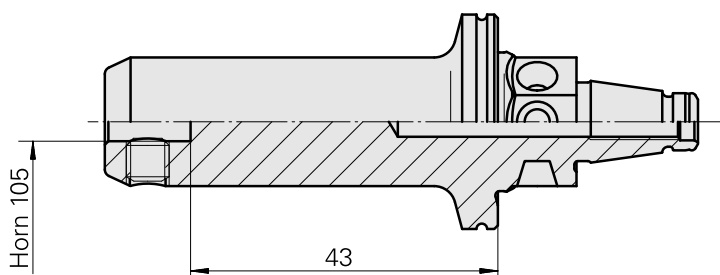

WFB 20-12 Horn Type 105

Technical data

TH accessories category

WFB 20-12

Mounting

Horn Type 105

Quick change inserts

Horn S-Mini