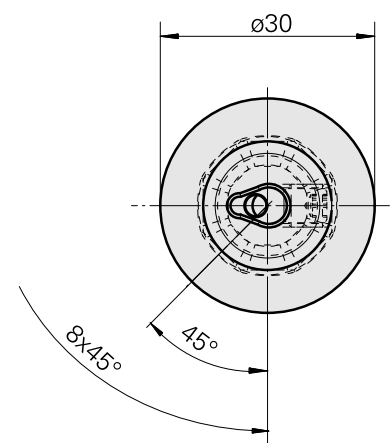

WFB 20-12 Horn Type 105

Technical data

TH accessories category

WFB 20-12

Mounting

Horn Type 105

Quick change inserts

Horn S-Mini