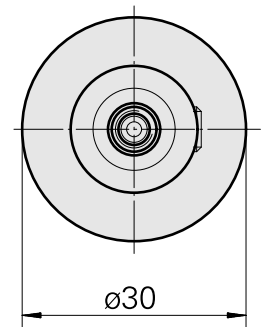

WFB 20-12 D6

Technical data

TH accessories category	WFB 20-12
Mounting	D6
Quick change inserts	Weldon mounting

Documents

No downloads available for this product

Accessories

Optional accessories

Other accessories

[Adjusting screw M 5x10](#)

Product ID : 10674886

Previous product ID : 326793

[Clamping screw M 6x 6 \(106AWS\)](#)

Product ID : 10565283

Previous product ID : 326789
