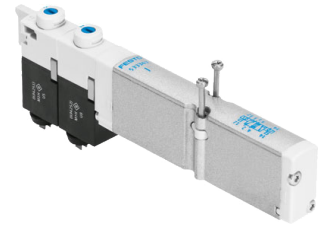

## 5/3 directional valve

### Technical data

Type of reset	mechanical spring
Valve function	5/3 closed

No 3-side view is currently available for this product

10474730  
477186.4551

**INDEX**

---