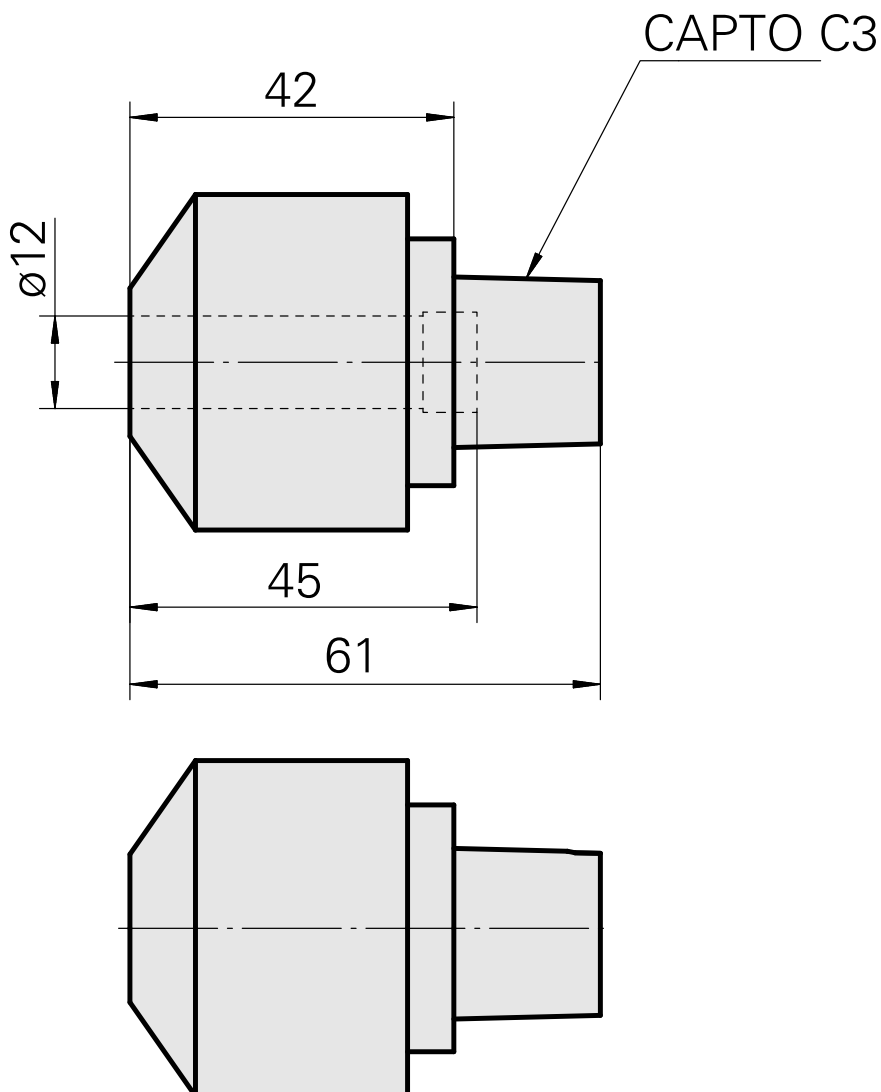

INDEX CAPTO C3 Hydraulic expansion chuck

Technical data

TH accessories category

INDEX CAPTO C3

Mounting

Hydraulic expansion chuck D12

Quick change inserts

hydraulic expan. mounting

[Reductions Hydraulic Expansion D12](#)

Product ID : 10945239

Previous product ID : W99911--
