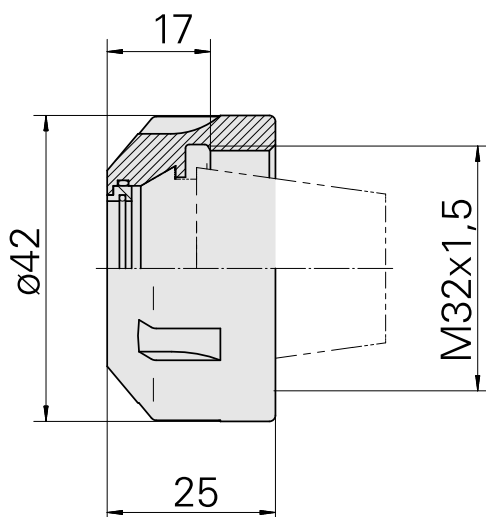

Clamping nut, for internal cooling lubricant supply

Technical data

TH accessories category	Clamping nut
Mounting	ER25
Collet type	ER 25
Clamping nut type	Female thread

10464259
901939.3251

INDEX

Documents

No downloads available for this product