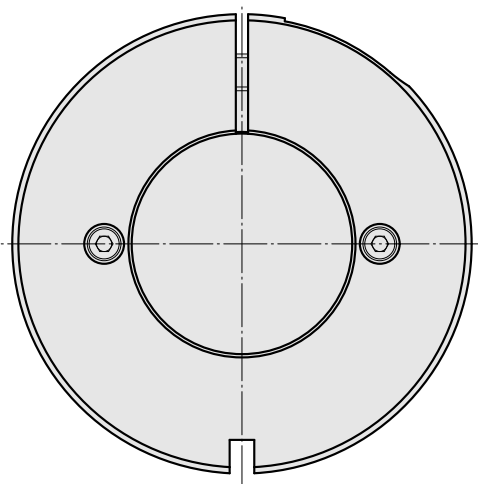

Reductions Hydraulic Expansion D51/ D36

Technical data

TH accessories category

Reductions Hydraulic Expansion

Mounting

D51

Tool mounting

D36