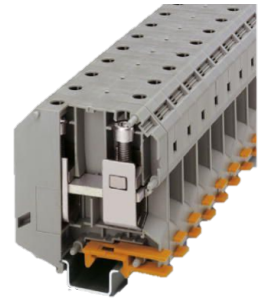

Clip

Technical data

Electrical assemblies	Terminal
Length	70.5 Millimeter
Width	20 Millimeter
Height	83.5 Millimeter
Cross-section	50 Square millimeter
Number of wires/poles (ST)	2 Piece
	GY - grey

No 3-side view is currently available for this product