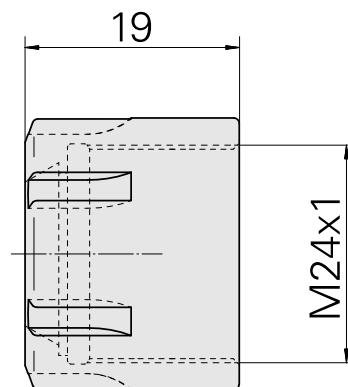

Clamping nut

Technical data

TH accessories category

Clamping nut

Mounting

ER20

Collet type

ER 20

Clamping nut type

Female thread diameter reduced

Documents

No downloads available for this product