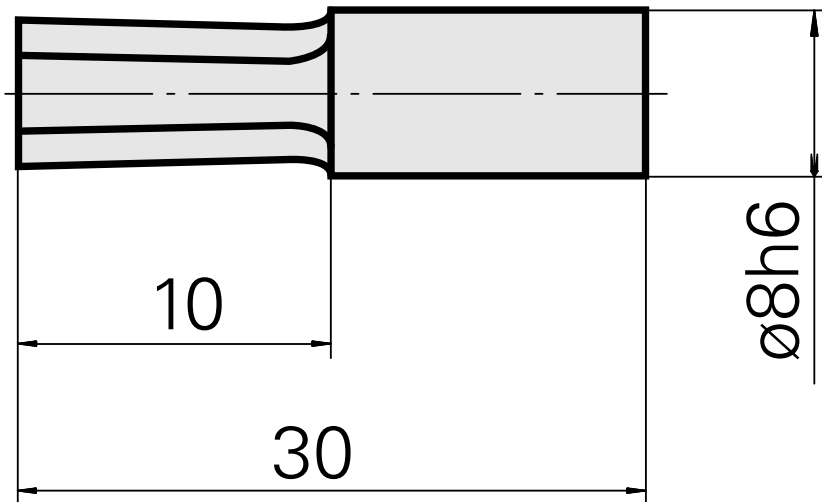

## Broach SW2,5 mm

### Technical data

TH accessories category

Broach

Mounting

SW2,5 mm

Tool mounting

8mm