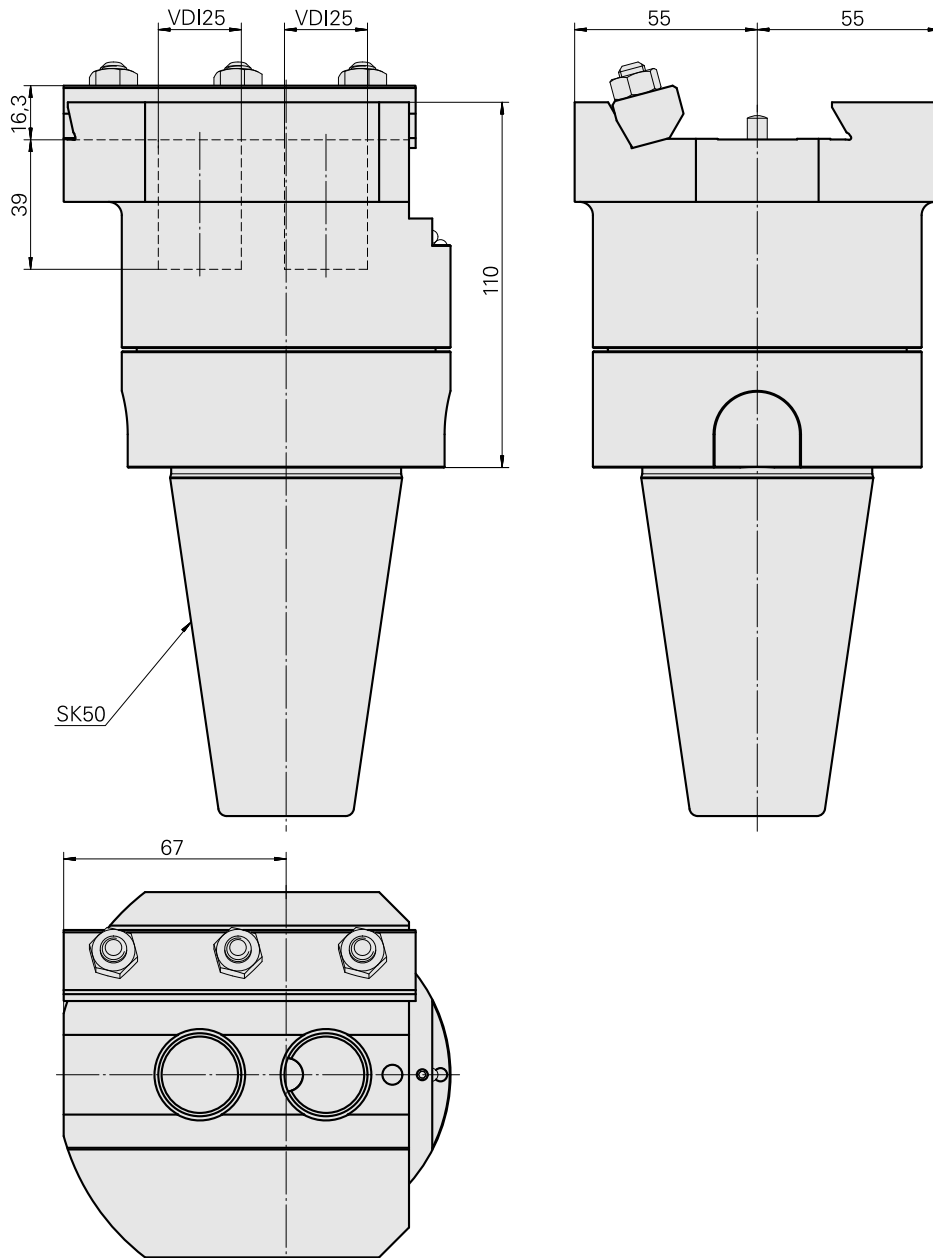

Adaptor

Technical data

TH accessories category

Adapter for presetting units

Mounting

SK50

Tool mounting

Dovetail ABC