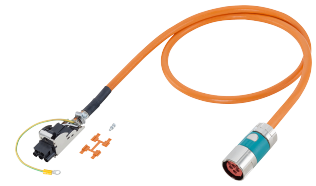

Cable

Technical data

Electrical assemblies	Electr. assembly lines
Length	10500 Millimeter
Cross-section	1.5 Square millimeter
Number of wires/poles (ST)	6 Piece
Voltage	600 Volt
Plug connection/type	M23 (size 1 / encoder)
Outer diameter (mm)	11.2 Millimeter
	OG - orange
Shield	yes - shielded
Insulating material	PUR