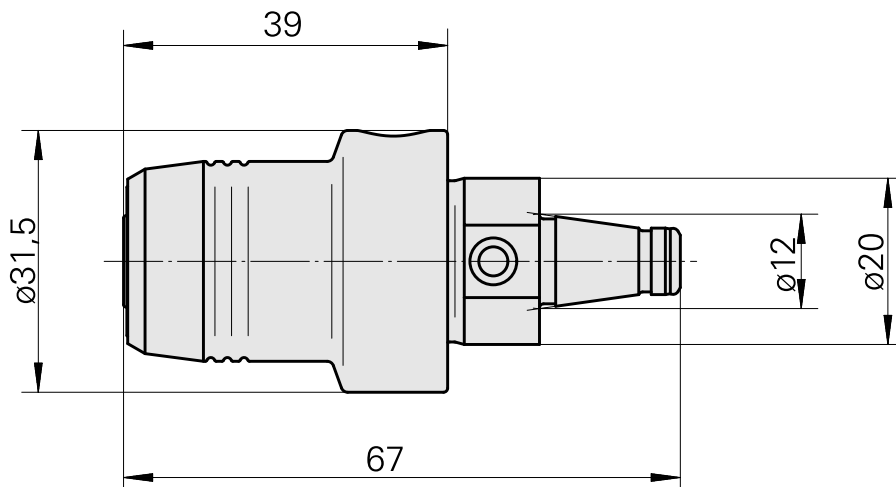

WFB 20-12 Hydraulic expansion chuck D6

Technical data

TH accessories category

WFB 20-12

Mounting

Hydraulic expansion chuck D6

Quick change inserts

hydraulic expan. mounting