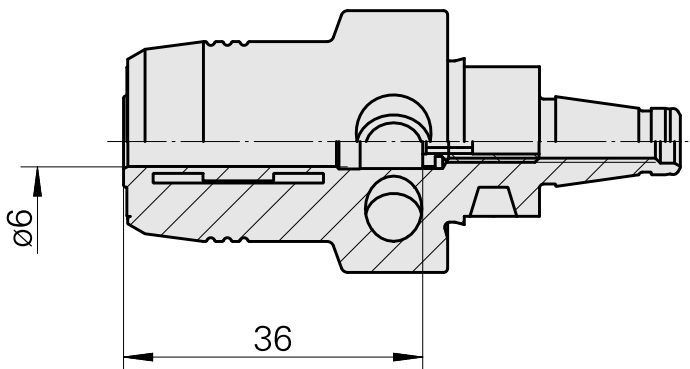

WFB 20-12 Hydraulic expansion chuck D6

Technical data

TH accessories category

WFB 20-12

Mounting

Hydraulic expansion chuck D6

Quick change inserts

hydraulic expan. mounting