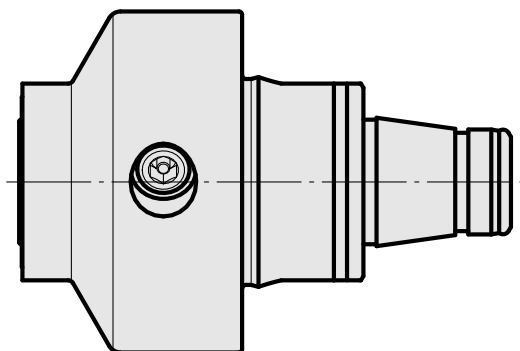

### Technical data

TH accessories category

WFB 32-20

Mounting

Hydraulic expansion chuck D14

Quick change inserts

hydraulic expan. mounting