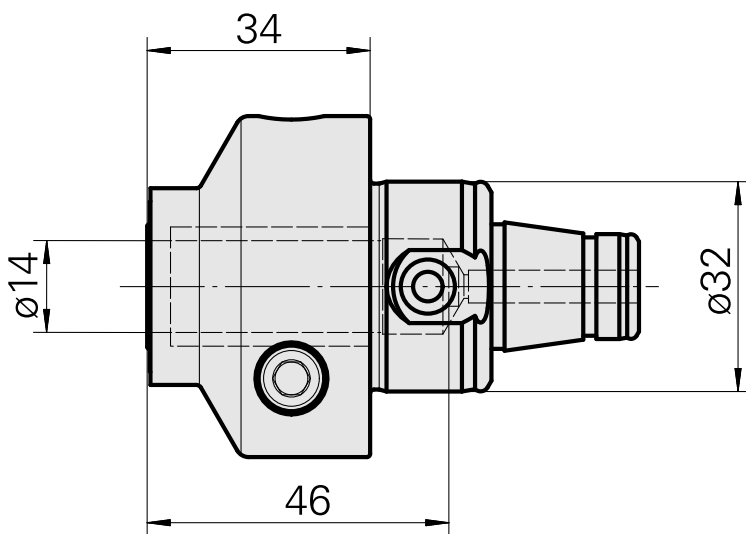

### Technical data

TH accessories category

WFB 32-20

Mounting

Hydraulic expansion chuck D14

Quick change inserts

hydraulic expan. mounting