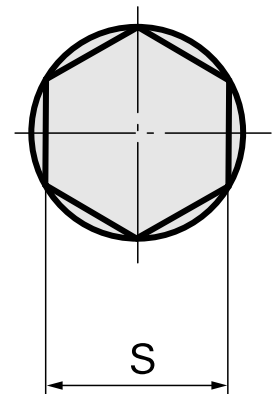

## Broach SW17 mm

### Technical data

TH accessories category	Broach
Mounting	SW17 mm
Tool mounting	12mm