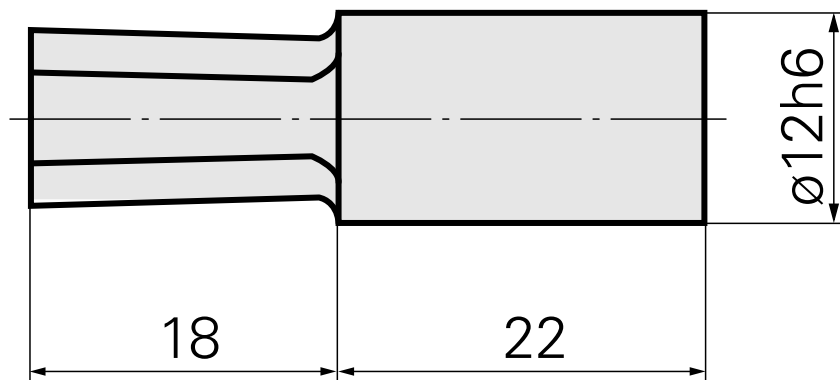

## Broach SW17 mm

### Technical data

TH accessories category	Broach
Mounting	SW17 mm
Tool mounting	12mm