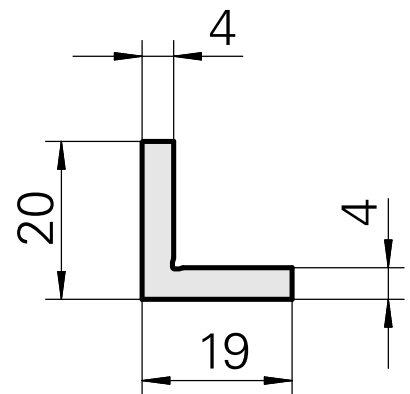

## Angle, Height 4 mm, Width 4 mm

### Technical data

TH accessories category

Compensation bracket

Mounting

Square 20x20