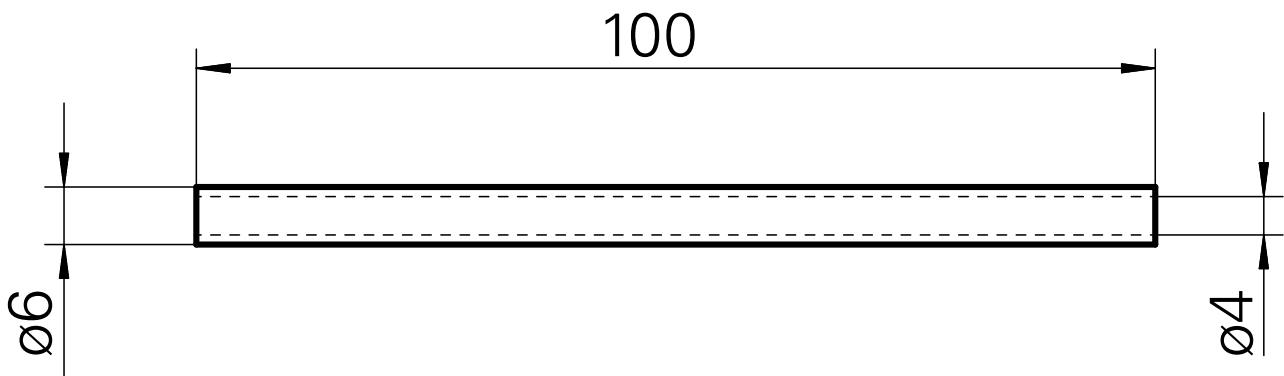

## Coolant tube, L=100 mm (3.93")

### Technical data

TH accessories category

Cooling lubricant tube

Mounting

D6