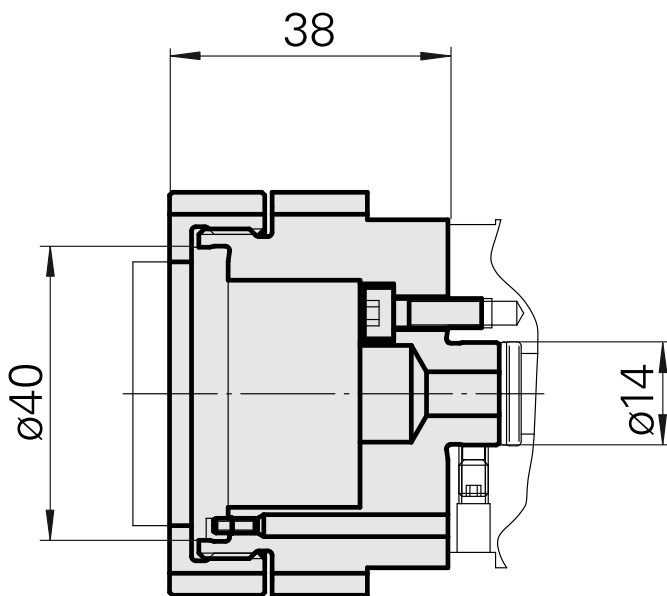

## Broaching/ Slotting toolholder D40

### Technical data

There are currently no additional technical features stored for this product

10304370  
983306

**INDEX**

---