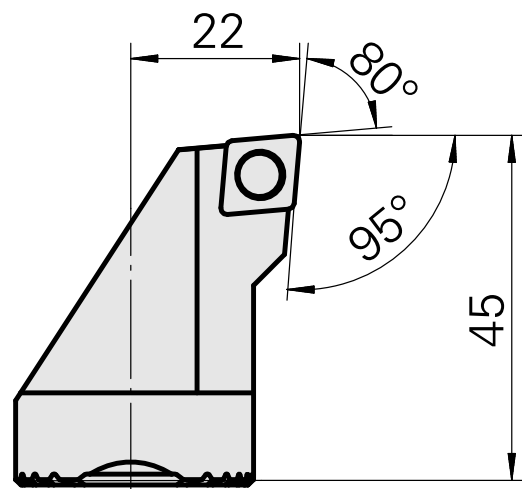

X [mm]

45 (1.77")

Z [mm]

22 (0.87)

INDEX TRAUB products

G220.3 • G220 • R200 • TNX65/42 •
TNX220.3

Documents

No downloads available for this product