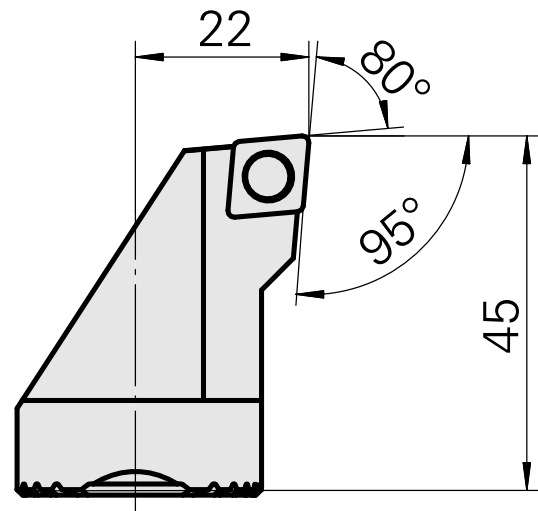

Boring head for CC.. 09T3..

Technical data

Mounting	for CC.. 09T3..
Cooling	internal
Pressure	50 bar
X [mm]	45 (1.77")
Z [mm]	22 (0.87)
INDEX TRAUB products	G220.3 • R200 • TNX65/42 • TNX220.3

Documents

No downloads available for this product

Accessories

Optional accessories

Other accessories

[Countersunk screw Wohlhaupter Nr. 115673](#)

Product ID : 10587078

Previous product ID : W00013.0026
