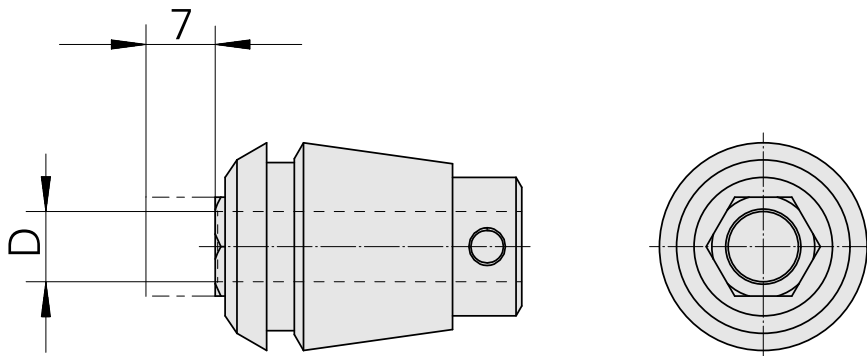

## ER-Collet chuck for taps ET 1-20 6mm

### Technical data

TH accessories category	ER-Collet chuck for taps
Mounting	ER20
Tool mounting	6mm
Collet type	ET 1-20

10291217  
323448

**INDEX**

---