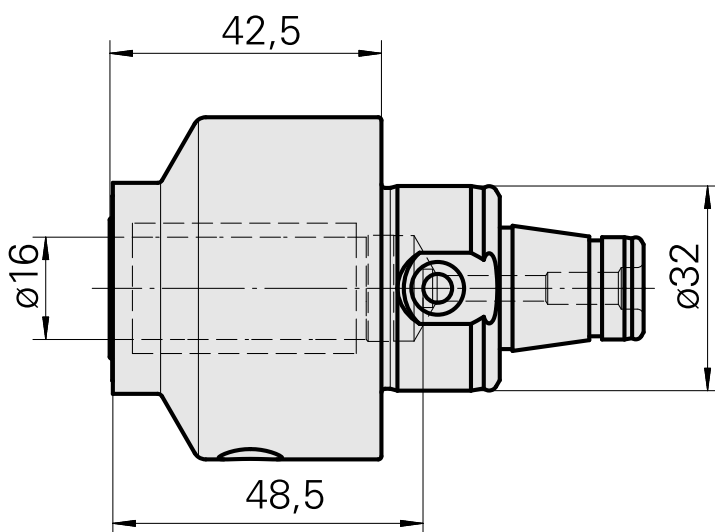

WFB 32-20 Hydraulic expansion chuck D16

Características técnicas

TH accessories category

WFB 32-20

Mounting

Hydraulic expansion chuck D16

Quick change inserts

hydraulic expan. mounting