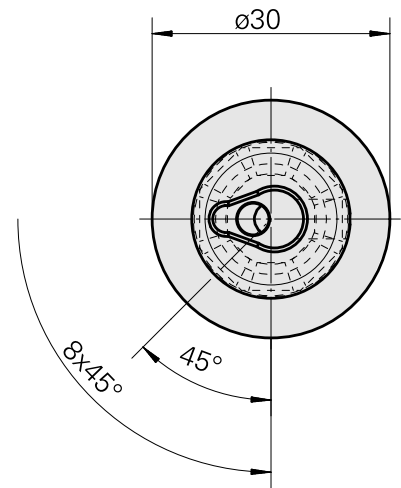

WFB 20-12 Horn Type 110

Technical data

TH accessories category

WFB 20-12

Mounting

Horn Type 110

Quick change inserts

Horn S-Mini