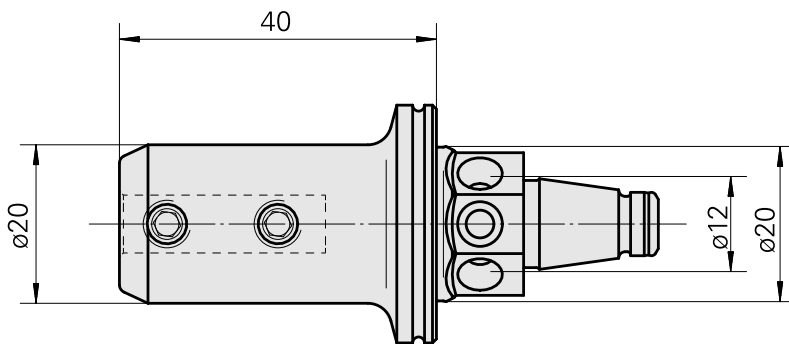

WFB 20-12 Horn Type 110

Technical data

TH accessories category

WFB 20-12

Mounting

Horn Type 110

Quick change inserts

Horn S-Mini