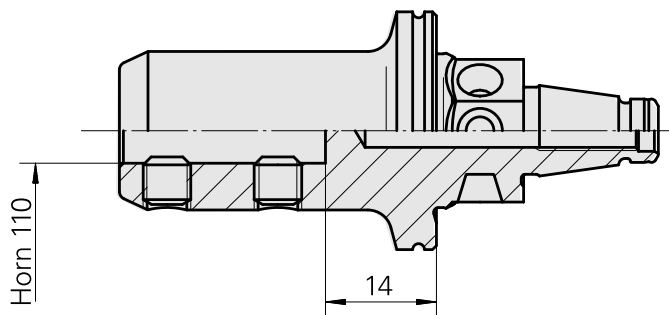

WFB 20-12 Horn Type 110

Technical data

TH accessories category

WFB 20-12

Mounting

Horn Type 110

Quick change inserts

Horn S-Mini