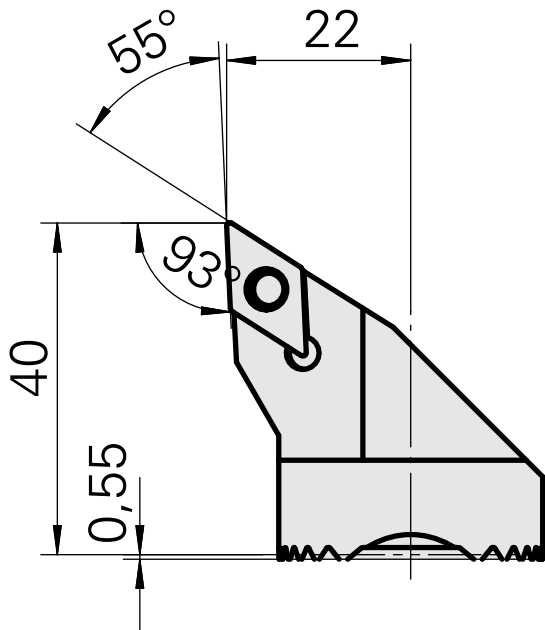

Boring head for DC.. 11T3..

Technical data

Mounting	for DC.. 11T3..
Cooling	internal
Pressure	50 bar
X [mm]	40 (1.57")
Z [mm]	22 (0.87)
INDEX TRAUB products	G220.3 • R200 • TNX65/42 • TNX220.3

Documents

No downloads available for this product

Accessories

Optional accessories

Other accessories

[Countersunk screw Wohlhaupter Nr. 115673](#)

Product ID : 10587078

Previous product ID : W00013.0026
