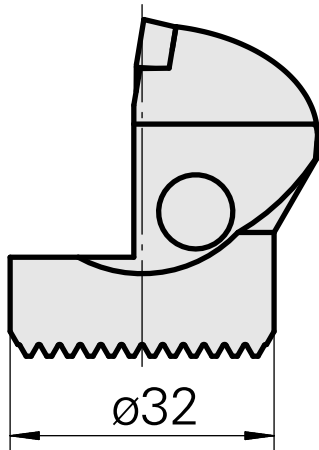

Boring head for DC.. 11T3..

Technical data

Mounting	for DC.. 11T3..
Cooling	internal
Pressure	50 bar
X [mm]	40 (1.57")
Z [mm]	22 (0.87)
INDEX TRAUB products	G220.3 • R200 • TNX65/42 • TNX220.3

Documents

No downloads available for this product

Accessories

Optional accessories

Other accessories

[Countersunk screw Wohlhaupter Nr. 115673](#)

Product ID : 10587078

Previous product ID : W00013.0026
