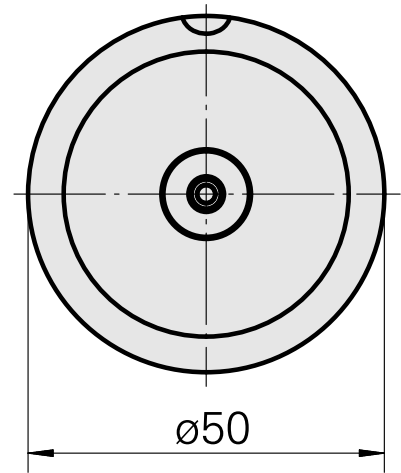

### Technical data

TH accessories category

WFB 32-20

Mounting

D12

Quick change inserts

Weldon mounting