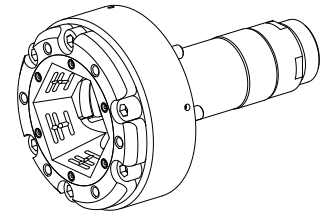

### Technical data

<b>INDEX TRAUB products</b>	TNL18
<b>Spindle clearance</b>	20mm
<b>Machining side</b>	Main spindle
<b>Ext. manufact. product feature</b>	Kombi Axfix
<b>manufacturer product line</b>	TOPlus chuck
<b>Spindle mounting</b>	Taper 1:4
<b>Clamping device size</b>	SK26
<b>manufacturer product line</b>	Hainbuch