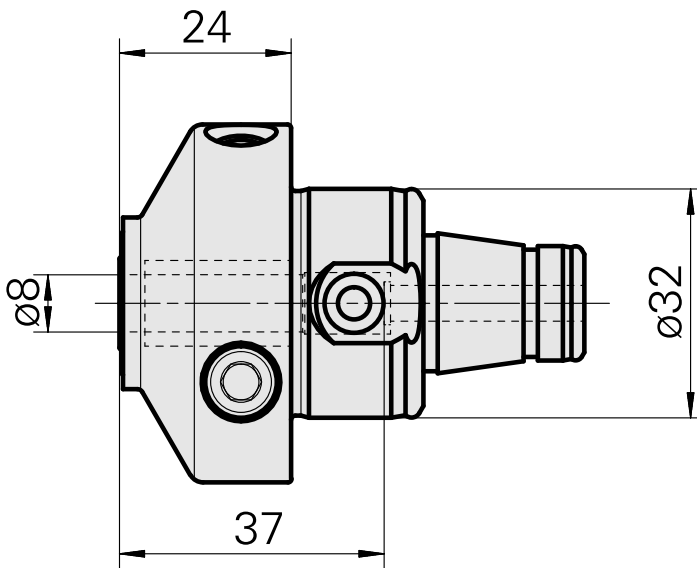

WFB 32-20 Hydraulic expansion chuck D8

Technical data

TH accessories category

WFB 32-20

Mounting

Hydraulic expansion chuck D8

Quick change inserts

hydraulic expan. mounting