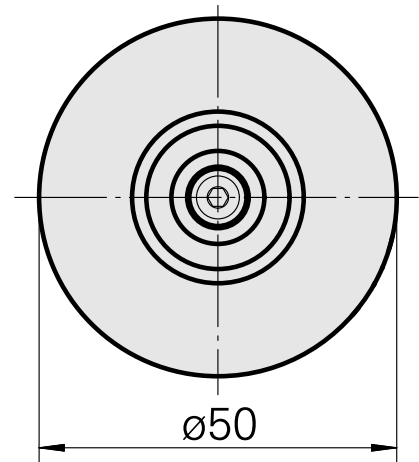

WFB 32-20 Hydraulic expansion chuck D8

Technical data

TH accessories category

WFB 32-20

Mounting

Hydraulic expansion chuck D8

Quick change inserts

hydraulic expan. mounting