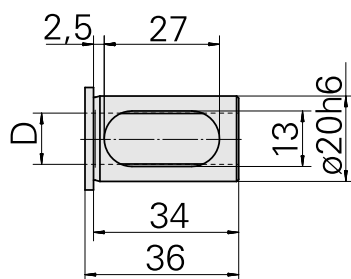

## Mounting sleeve with collar D20/ 4mm

### Technical data

|                         |                             |
|-------------------------|-----------------------------|
| TH accessories category | Mounting sleeve with collar |
| Mounting                | D20                         |
| Tool mounting           | 4mm                         |