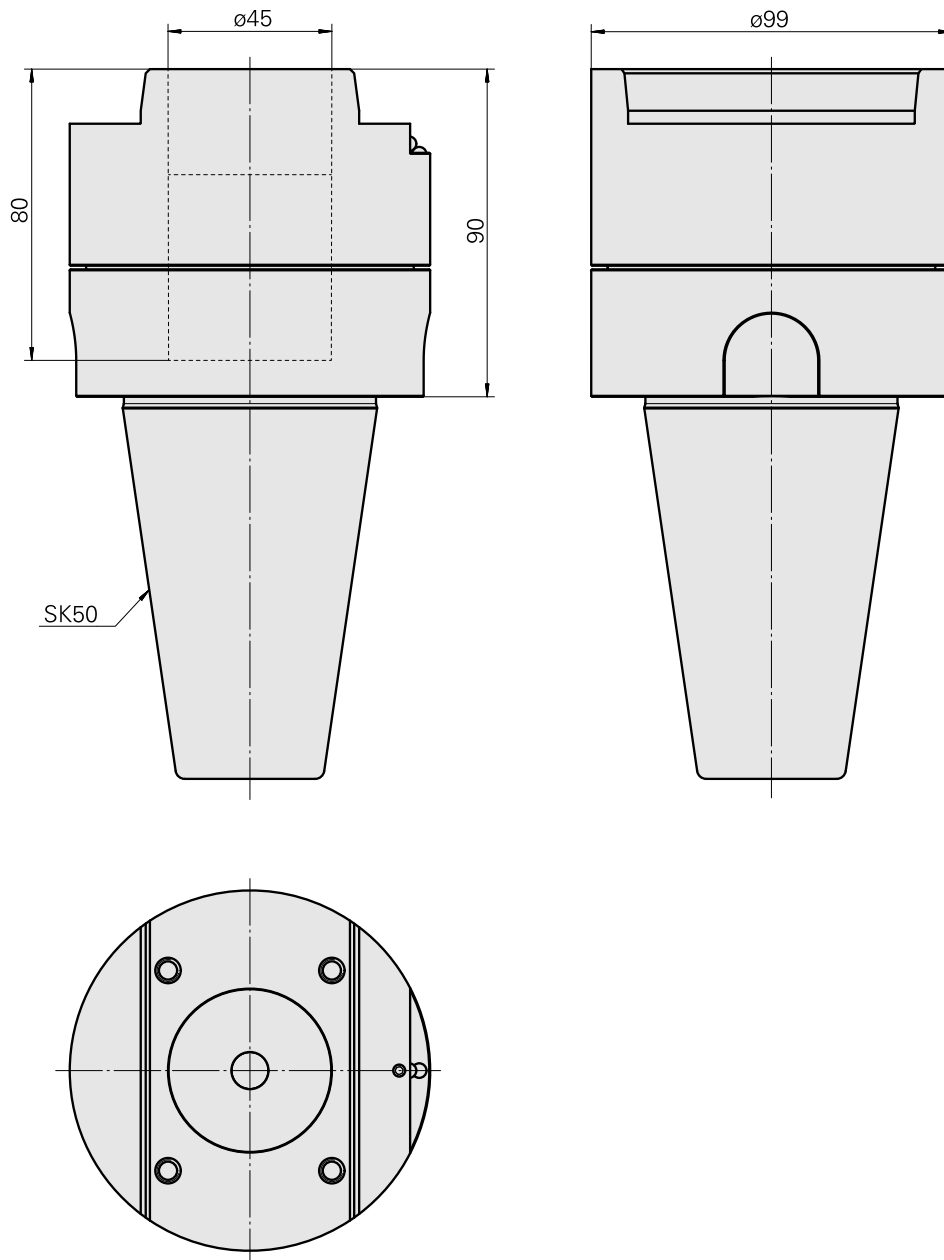

### Technical data

TH accessories category

Adapter for presetting units

Mounting

SK50

Tool mounting

Compact shank 45