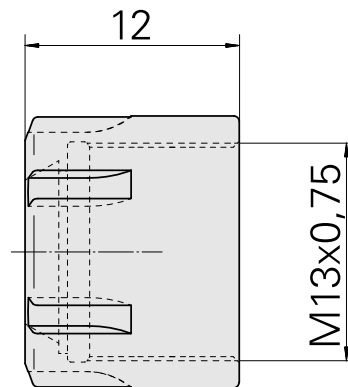

Clamping nut

Technical data

TH accessories category

Clamping nut

Mounting

ER11

Collet type

ER 11

Clamping nut type

Female thread diameter reduced

10212188
326681

INDEX

Documents

No downloads available for this product