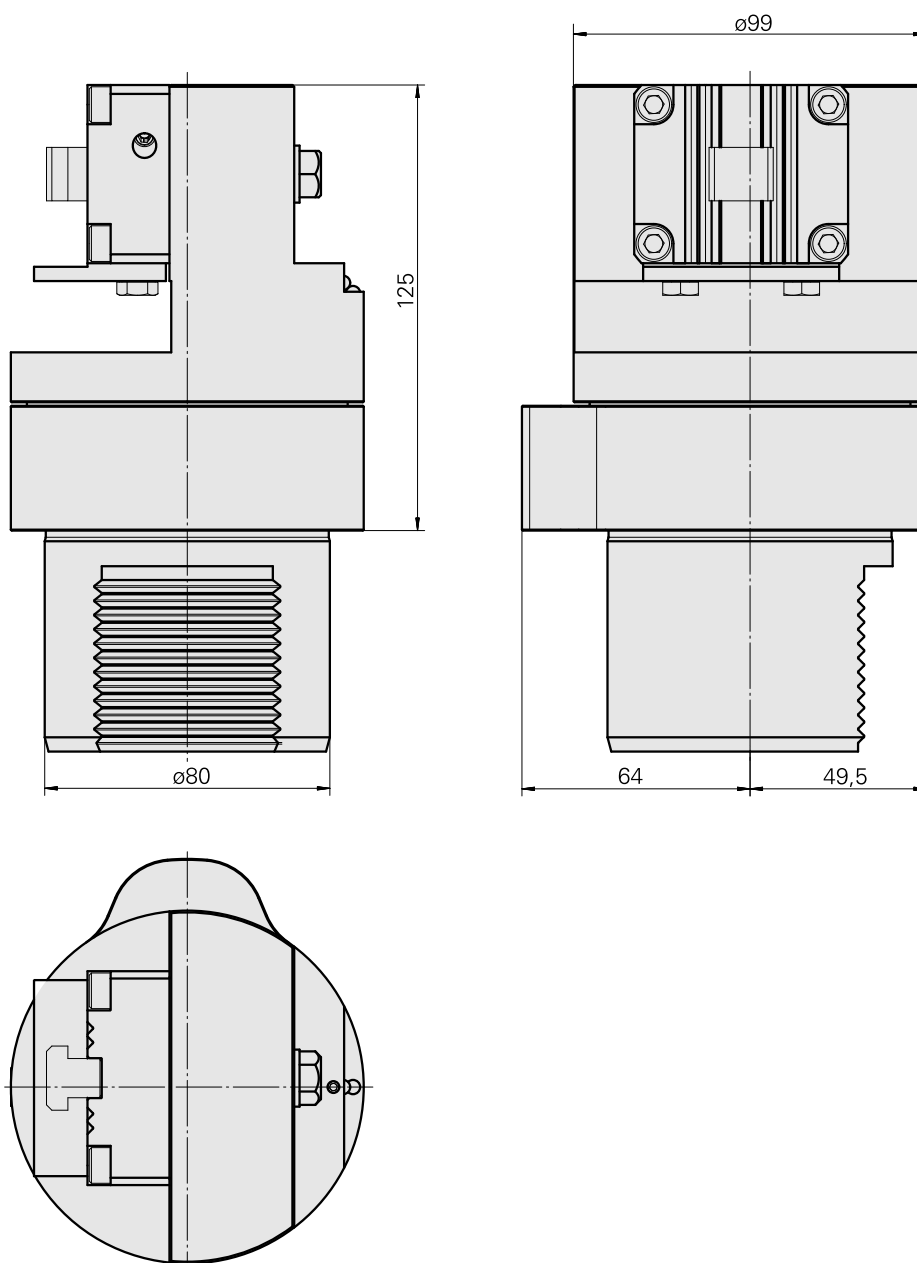

Presetting device D80/MS16 Stechschlitte

Technical data

TH accessories category

Adapter for presetting units

Mounting

D80 for presetting devices

Tool mounting

MS16 Grooving slide 6.0