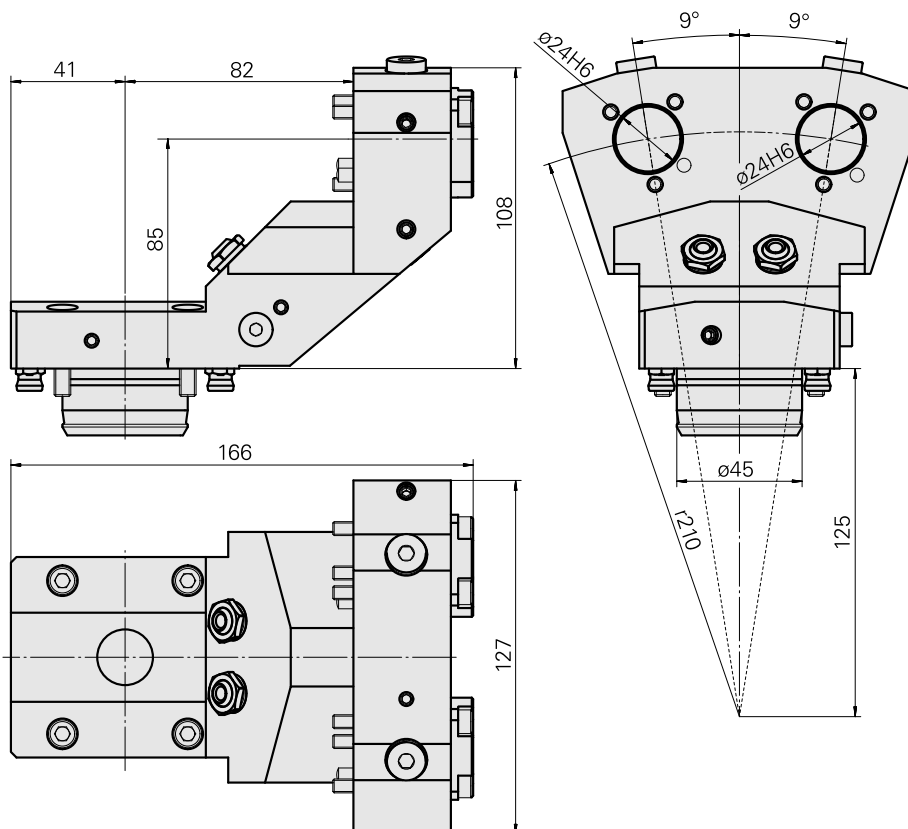

## Basic holder KPS 45 D24 (0.94 "), double

### Características técnicas

Shank KPS	KPS 45
Drive	not live
Cooling	external and internal
Mounting	D24
Pressure	80 bar, internal 120 bar opt.
X [mm]	85 (3.35")
Y [mm]	±9°
Z [mm]	-82 (-3.23)
INDEX TRAUB products	TNL32-11 • TNL32