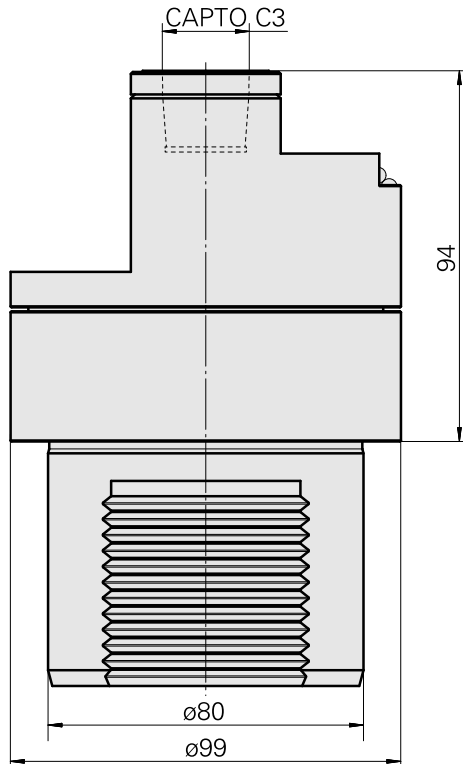

Presetting device D80/INDEX CAPTO C3

Technical data

TH accessories category

Adapter for presetting units

Mounting

D80 for presetting devices

Tool mounting

CAPTO C3