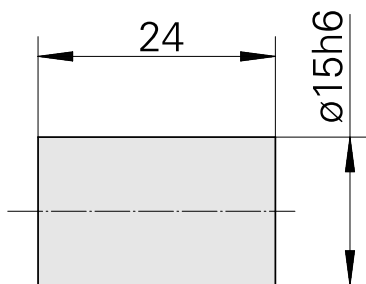

## Clamping sleeve D15/ pre-grinded

### Technical data

TH accessories category	Clamping sleeve
Mounting	D15
Tool mounting	pre-grinded

10195905  
8993115.

**INDEX**

---