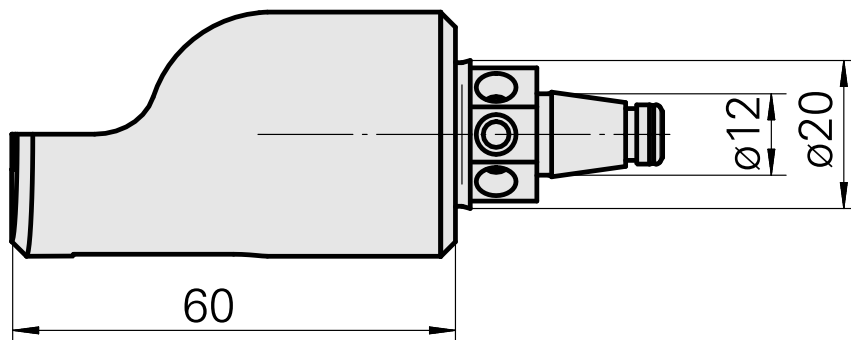

### Technical data

TH accessories category

WFB 20-12

Mounting

for CC.. 09T3..

Quick change inserts

Turning tool holder