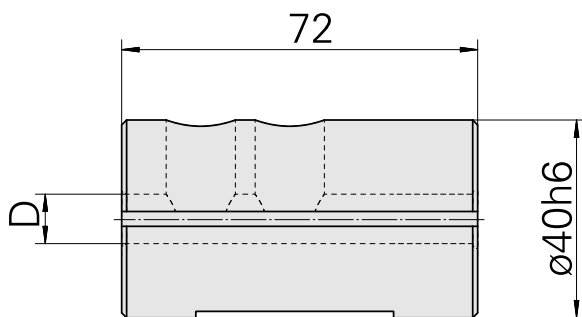

## Mounting sleeve D40/ 32mm

### Technical data

TH accessories category	Mounting sleeve
Mounting	D40
Tool mounting	32mm