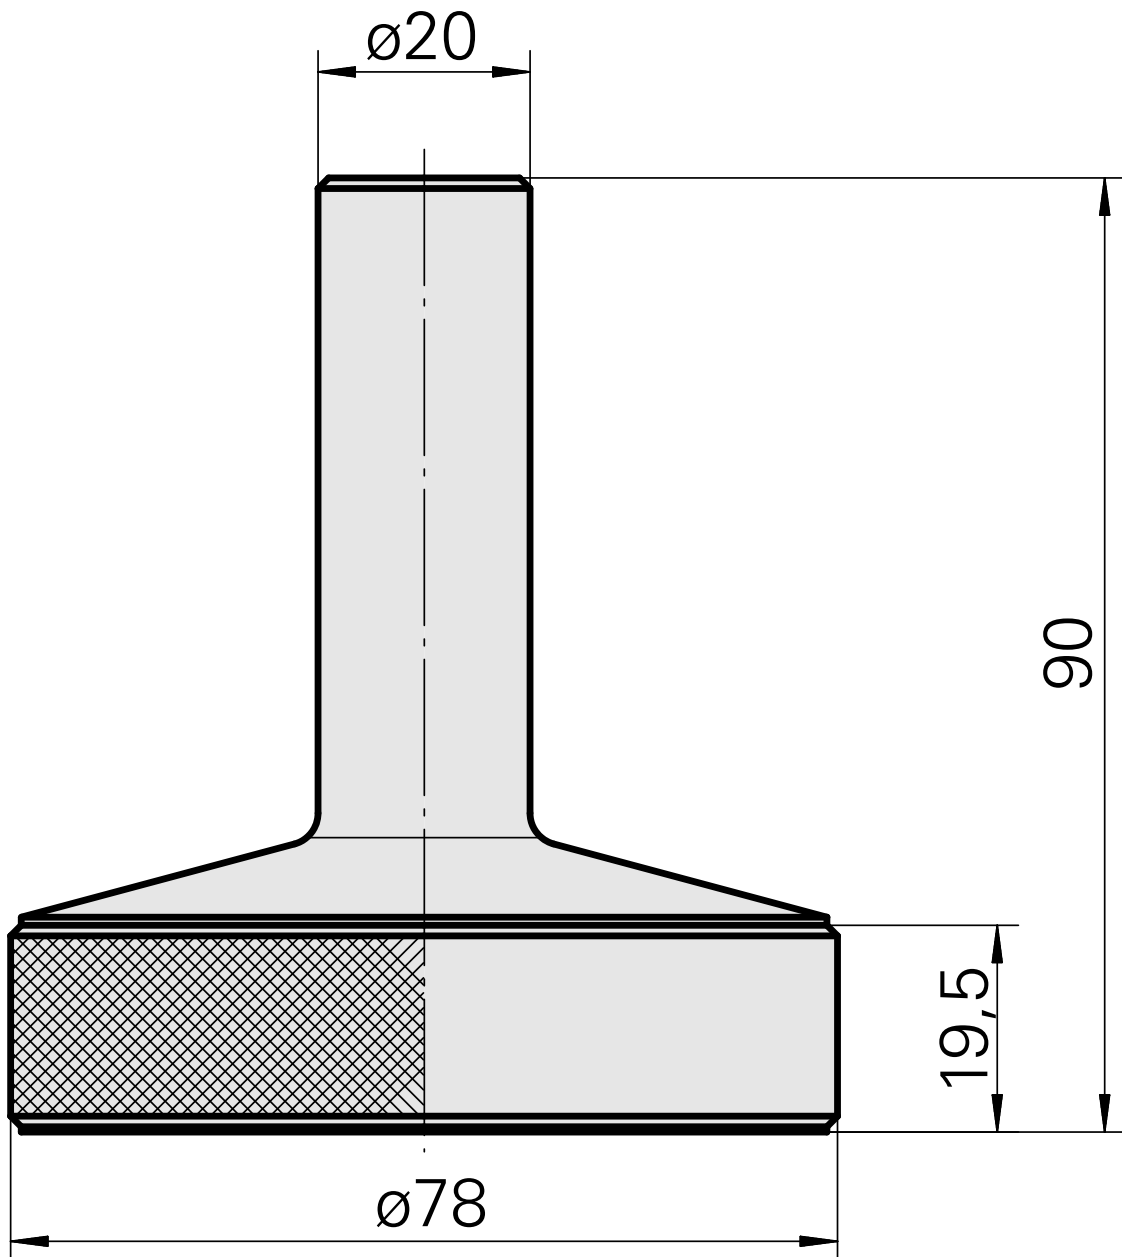

WFB 20-12 WFB 20-12, adapter for shrinking device

Technical data

TH accessories category	WFB 20-12
Mounting	WFB 20-12
Quick change inserts	miscell mounting

10174888
837062

INDEX

Documents

No downloads available for this product