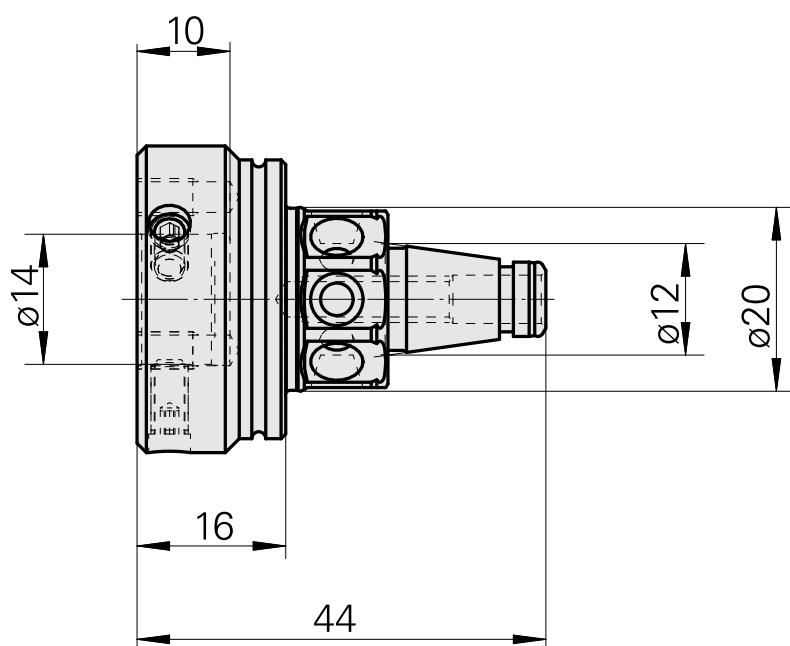

WFB 20-12 D14, adapter for broaching tool

Technical data

TH accessories category

WFB 20-12

Mounting

D14

Quick change inserts

miscell mounting

Documents

No downloads available for this product

Accessories

Optional accessories

Other accessories

[Broaching/ Slotting toolholder D40](#)

Product ID : 10304370

Previous product ID : 983306

[Broach tool hol,intern. D12](#)

Product ID : 10172224

Previous product ID : 983305
