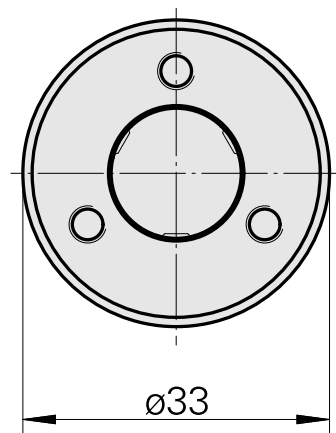

WFB 20-12 D14, adapter for broaching tool

Technical data

TH accessories category

WFB 20-12

Mounting

D14

Quick change inserts

miscell mounting

[Broach tool hol,intern. D12](#)

Product ID : 10172224

Previous product ID : 983305
