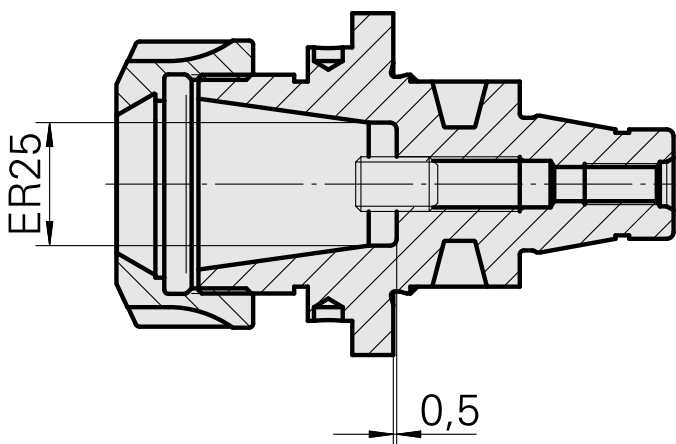

### Technical data

TH accessories category

WFB 32-20

Mounting

ER25

Quick change inserts

collet mounting

---