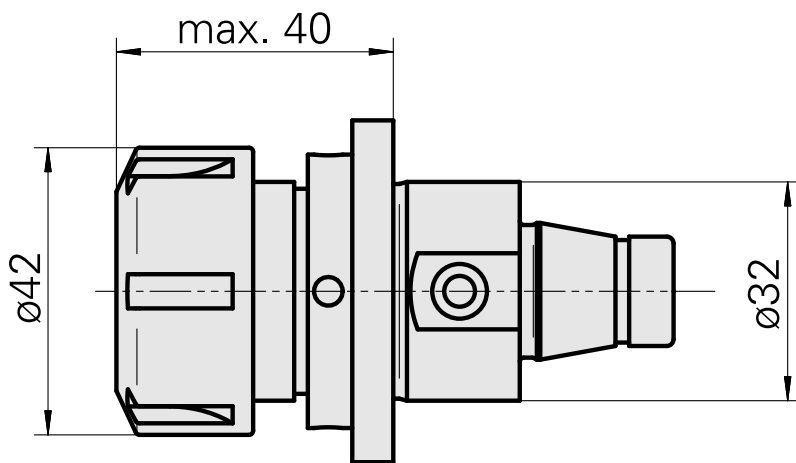

### Technical data

TH accessories category

WFB 32-20

Mounting

ER25

Quick change inserts

collet mounting

---