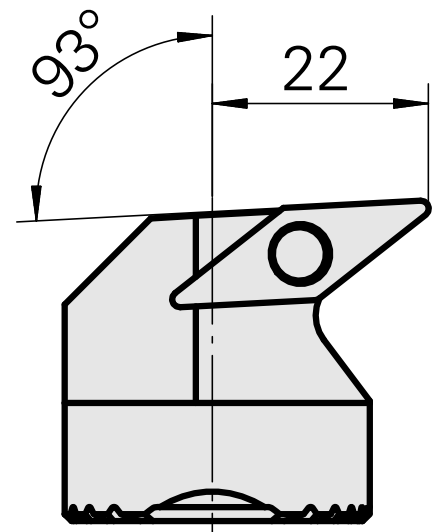

Boring head for VC.. 1604..

Technical data

Mounting	for VC.. 1604..
Cooling	internal
Pressure	50 bar
X [mm]	32 (1.26")
Z [mm]	22 (0.87)
INDEX TRAUB products	G220.3 • R200 • TNX65/42 • TNX220.3

Documents

No downloads available for this product

Accessories

Optional accessories

Other accessories

[Countersunk screw Wohlhaupter Nr. 115673](#)

Product ID : 10587078

Previous product ID : W00013.0026
