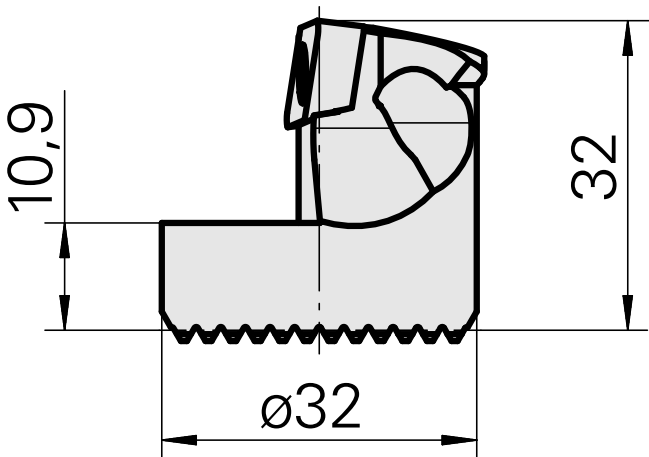

Boring head for VC.. 1604..

Technical data

Mounting	for VC.. 1604..
Cooling	internal
Pressure	50 bar
X [mm]	32 (1.26")
Z [mm]	22 (0.87)
INDEX TRAUB products	G220.3 • R200 • TNX65/42 • TNX220.3

Documents

No downloads available for this product

Accessories

Optional accessories

Other accessories

[Countersunk screw Wohlhaupter Nr. 115673](#)

Product ID : 10587078

Previous product ID : W00013.0026
