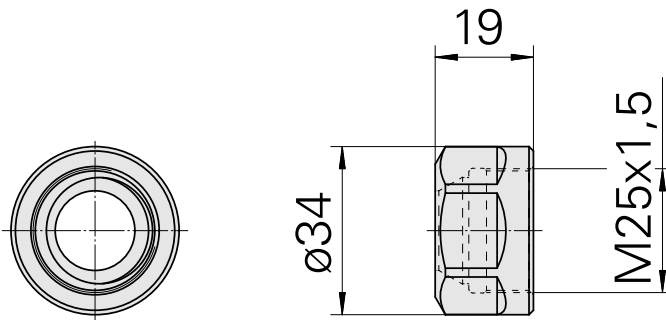

Clamping nut

Technical data

TH accessories category

Clamping nut

Mounting

ER20

Collet type

ER 20

Clamping nut type

Female thread