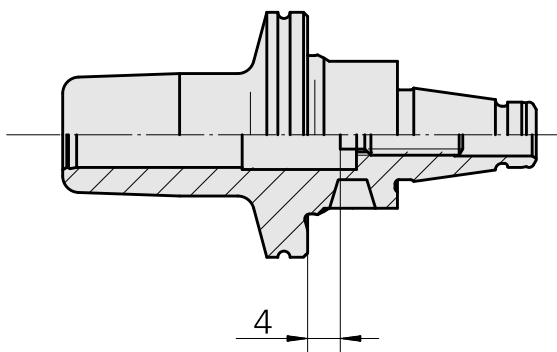

WFB 20-12 Shrink-fit mounting D8

Technical data

TH accessories category

WFB 20-12

Mounting

Shrink-fit mounting D8

Quick change inserts

shrink-fit mounting